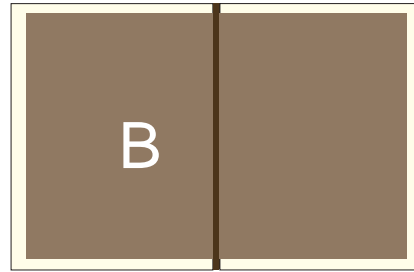

Print Ad Display Sizes

Spread full page bleed

Bleed untrimmed: 17.25" x 11.25"

Page trim size: 17" x 11"

Live area: 16.5" x 10.5", 0.25" in from trim

NOTE: Image bleeds over gutter, 0.50 of the middle is lost in gutter.

Spread full page non-bleed

Ad size: 16" x 10"

NOTE: Image bleeds over gutter, 0.50" of the middle is lost in gutter.

Full page bleed

Bleed untrimmed: 8.75" x 11.25"

Page trim size: 8.5" x 11"

Live area: 8" x 10", 0.25" in from trim

Full page non-bleed

Ad size: 7.5" x 10"

1/2 page island

Ad size: 4.913" x 7.375"

2/3 page non-bleed - vertical

Ad size: 4.833" x 10"

2/3 page non-bleed - horizontal

Ad size: 7.5" x 6.5"