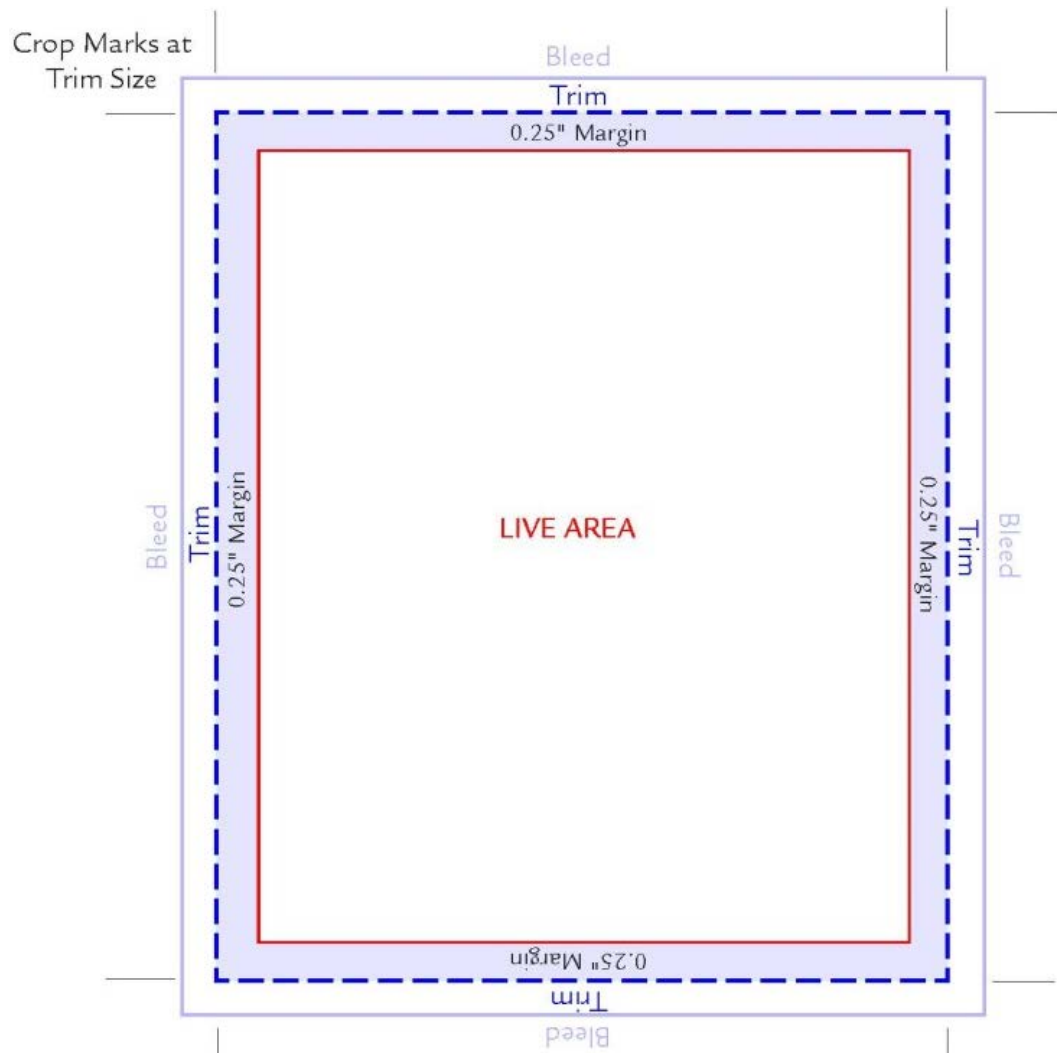

FINETIX MAGAZINE

2017 Magazine Ad Guide

Specifications for supplied ads - please read carefully

PUBLICATION SPECS

- Printing: Web Offset/Digital
  Specification for Web Offset Publications (SWOP) standards apply
- Binding: Saddle stitch
- Trim Size: 8.5" x 11"
- Live Area: 7.5" x 10"
- Bleed: 1/8"

AD REQUIREMENTS

- All ads must be at least 300 dpi, including all text and images contained in the ad.
- Line screen: 150
- PDF/X1a is the preferred file format.
- Ads must include bleed (1/8") where noted above (*).
- *Safety*: All live matter must be kept 1/4" inside trim dimensions on all four sides.
- Please use CMYK for all color ads.

SUBMISSION DETAILS

- Files should be emailed to info@finetixmagazine.com
- One ad per PDF file. Spread materials must be supplied as two individual pieces. Please do not send one piece for a two page spread.
- **All digital ads can link to your website or email. If you would like this feature in the digital edition of the guide, please provide links with the ad.**